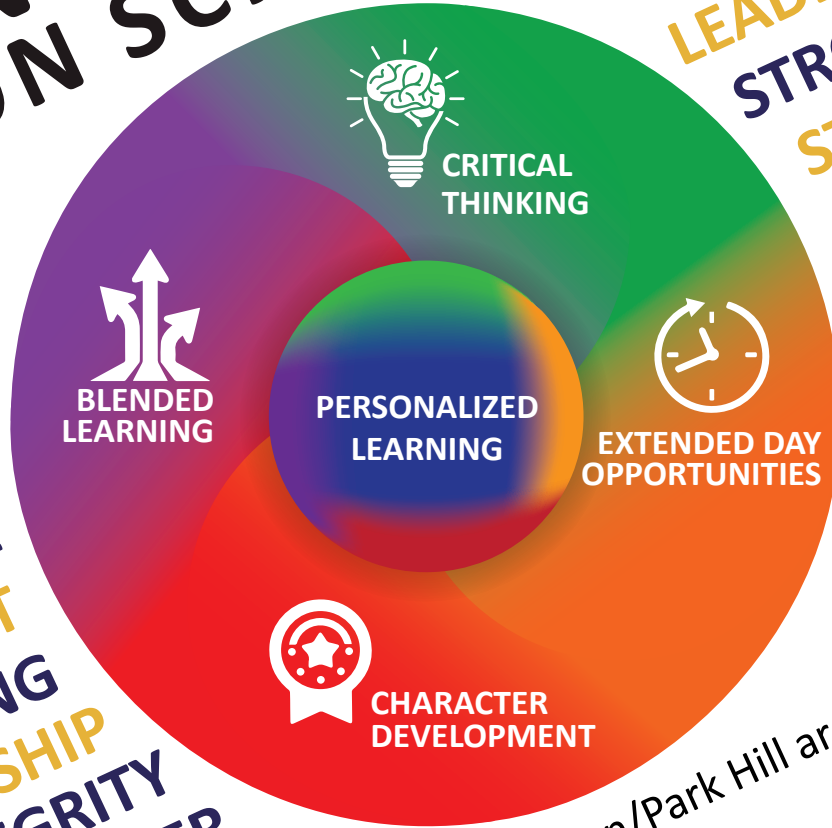

LEARN WHAT MAKES BEACON SCHOOLS GREAT

WORLD SUPPORTS
LEARNING STEM
STUDENT VOICE
DEVELOPMENT
CRITICAL THINKING
DIGITAL CITIZENSHIP
IN STATUS INTEGRITY
LEAD GROW TOGETHER

LEADERSHIP ONE
STRONG POSITIVE
STUDENT CHOICE
FLEXIBLE CURRICULUM
PERSEVERANCE
PERSONALIZED
ENRICHMENT
CONSISTENT